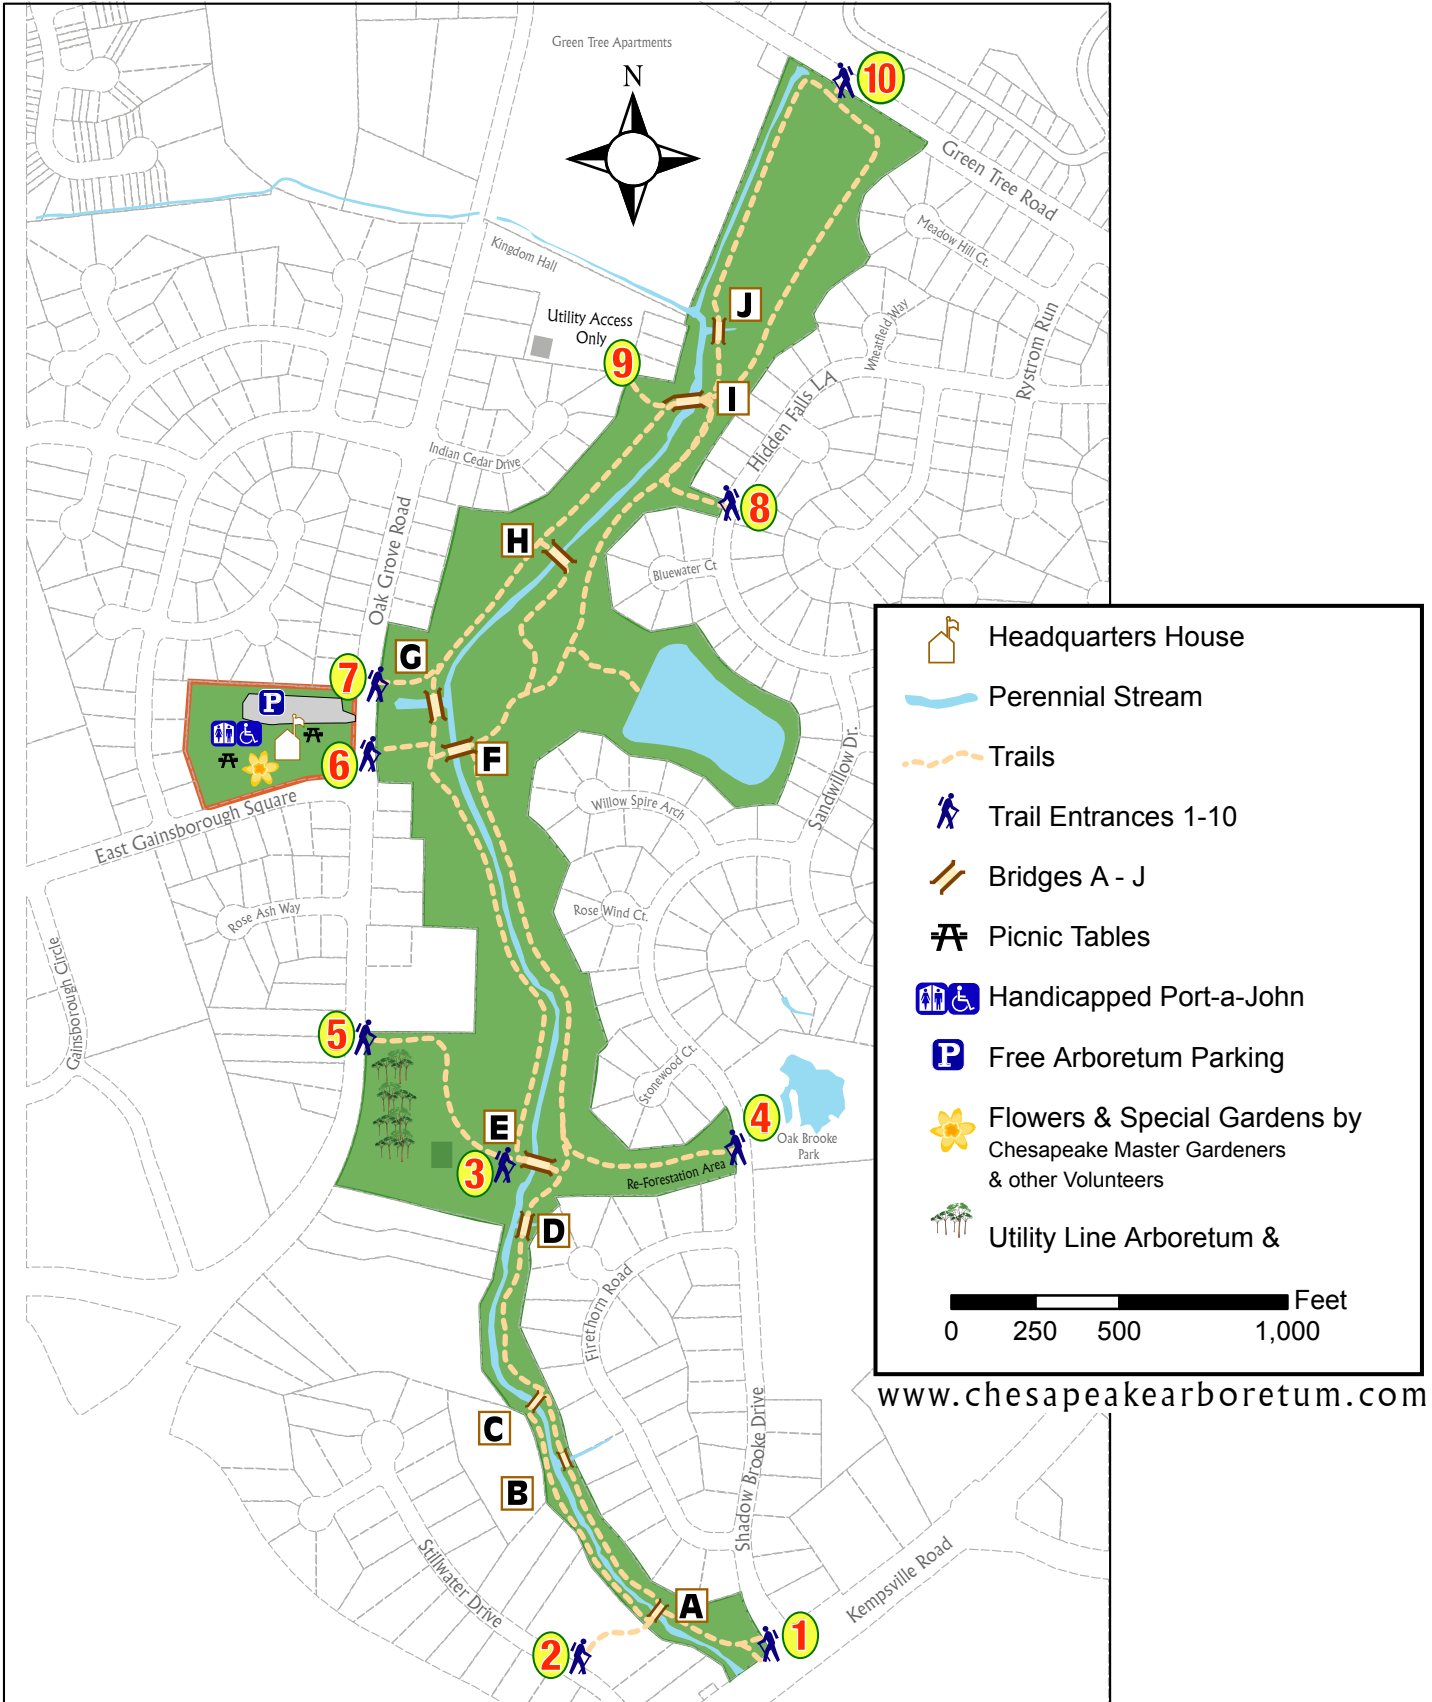

Chesapeake Arboretum Trail Map

Chesapeake Arboretum Headquarters & Parking: 624 Oak Grove Rd., Chesapeake, VA 23320

From I-64 take Exit 290-B Battlefield Blvd. Turn left on East Gainsborough Square, just past Chesapeake General Hospital. Headquarters and parking will be at the corner of East Gainsborough Square and Oak Grove Road on the left side.